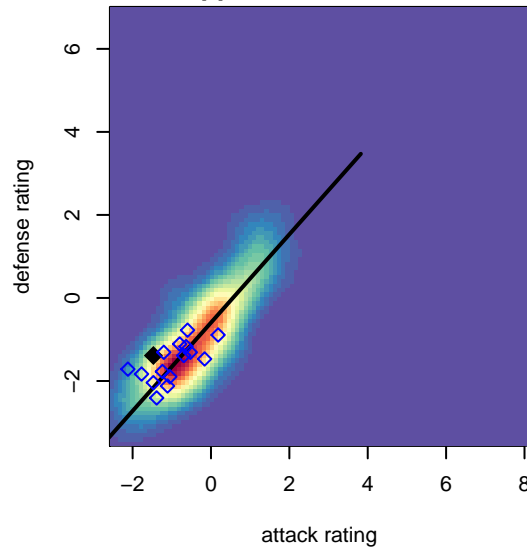

Shoreline Sportsverrou B03

Shoreline Sportsverrou
 Shoreline, WA
 B03 total strength=382
 attack=0.23 defense=0.25
 fall league = PSPL Classic 2 Blue U12
 spr league = Spr PSPL Classic 2 U12

alt names used:
 SHORELINE SPORTSVERROU B03/04
 Shoreline Sports Club Verrou B03
 Shoreline Sports Club Verrou B03

Venues played:
 2015 Skagit Super Cup U12 Silver
 2015 PSPL Classic 2 Blue U12
 2015 Spr PSPL Classic 2 U12

**attack and defense variance (black dot)
relative to other teams
and top 10 in region**

**attack and defense rating
relative to others at age
and all opponents in last 13 months**