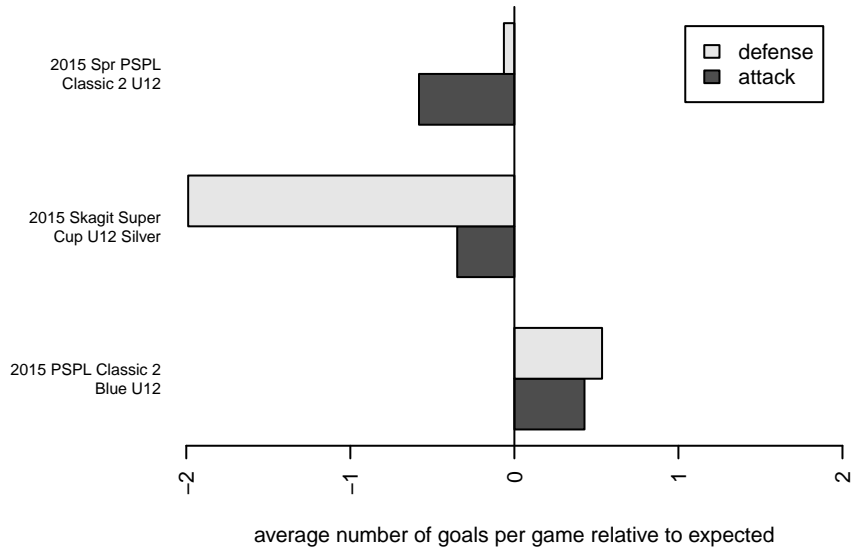

Performance relative to 13 month average