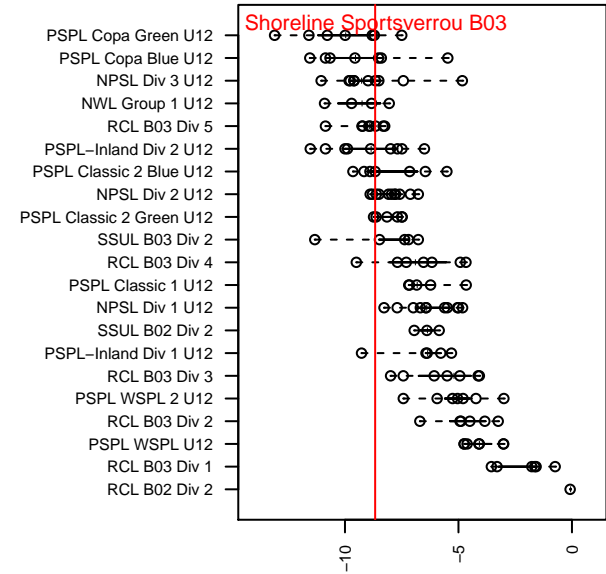

Shoreline Sportsverrou B03

Shoreline Sportsverrou
 Shoreline, WA
 B03 total strength=382
 attack=0.23 defense=0.25
 fall league = PSPL Classic 2 Blue U12
 spr league = Spr PSPL Classic 2 U12

alt names used:
 SHORELINE SPORTSVERROU B03/04
 Shoreline Sports Club Verrou B03
 Shoreline Sports Club Verrou B03

Venues played:
 2015 Skagit Super Cup U12 Silver
 2015 PSPL Classic 2 Blue U12
 2015 Spr PSPL Classic 2 U12

**attack and defense variance (black dot)
relative to other teams
and top 10 in region**

**attack and defense rating
relative to others at age
and all opponents in last 13 months**