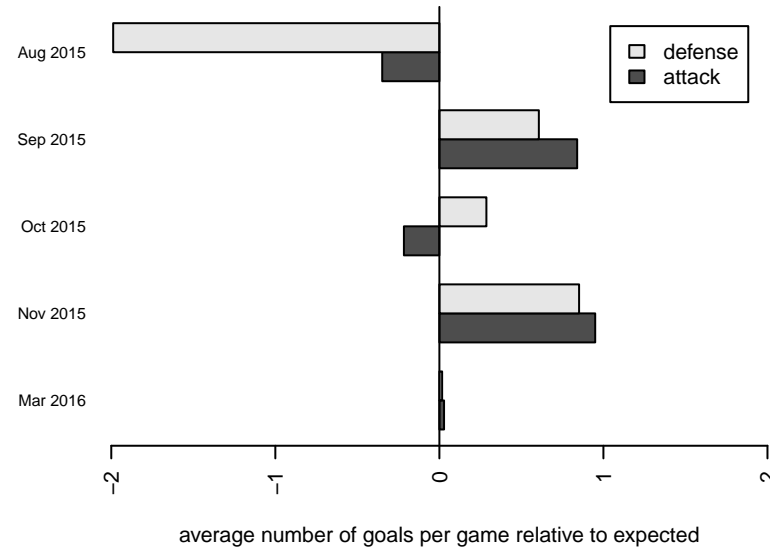

Performance relative to 13 month average