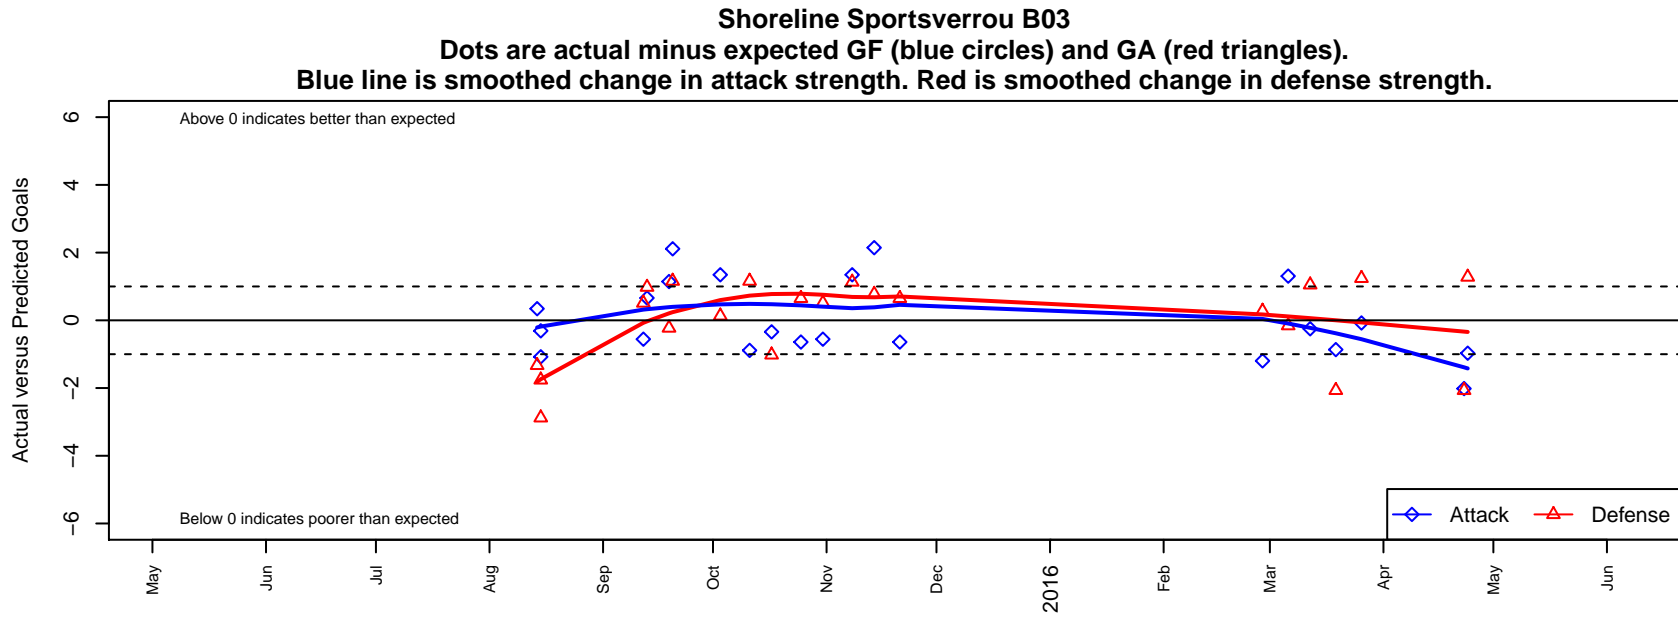

Shoreline Sportsverrou B03

Shoreline Sportsverrou
 Shoreline, WA
 B03 total strength=382
 attack=0.23 defense=0.25
 fall league = PSPL Classic 2 Blue U12
 spr league = Spr PSPL Classic 2 U12

alt names used:
 SHORELINE SPORTSVERROU B03/04
 Shoreline Sports Club Verrou B03
 Shoreline Sports Club Verrou B03

Venues played:
 2015 Skagit Super Cup U12 Silver
 2015 PSPL Classic 2 Blue U12
 2015 Spr PSPL Classic 2 U12

**attack and defense variance (black dot)
relative to other teams
and top 10 in region**

**attack and defense rating
relative to others at age
and all opponents in last 13 months**