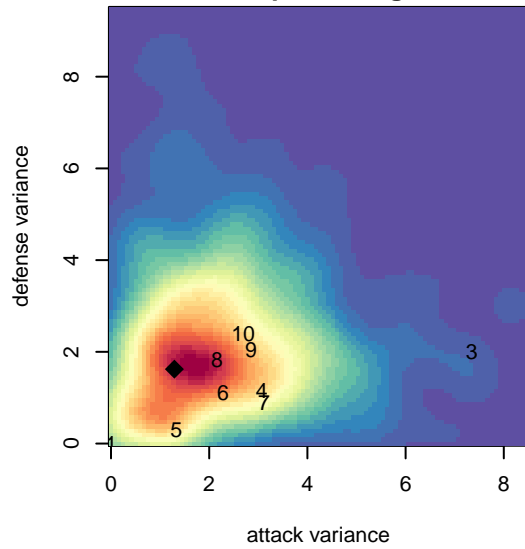

Shoreline Sportsverrou B03

Shoreline Sportsverrou
 Shoreline, WA
 B03 total strength=382
 attack=0.23 defense=0.25
 fall league = PSPL Classic 2 Blue U12
 spr league = Spr PSPL Classic 2 U12

alt names used:
 SHORELINE SPORTSVERROU B03/04
 Shoreline Sports Club Verrou B03
 Shoreline Sports Club Verrou B03

Venues played:
 2015 Skagit Super Cup U12 Silver
 2015 PSPL Classic 2 Blue U12
 2015 Spr PSPL Classic 2 U12

**attack and defense variance (black dot)
relative to other teams
and top 10 in region**

**attack and defense rating
relative to others at age
and all opponents in last 13 months**